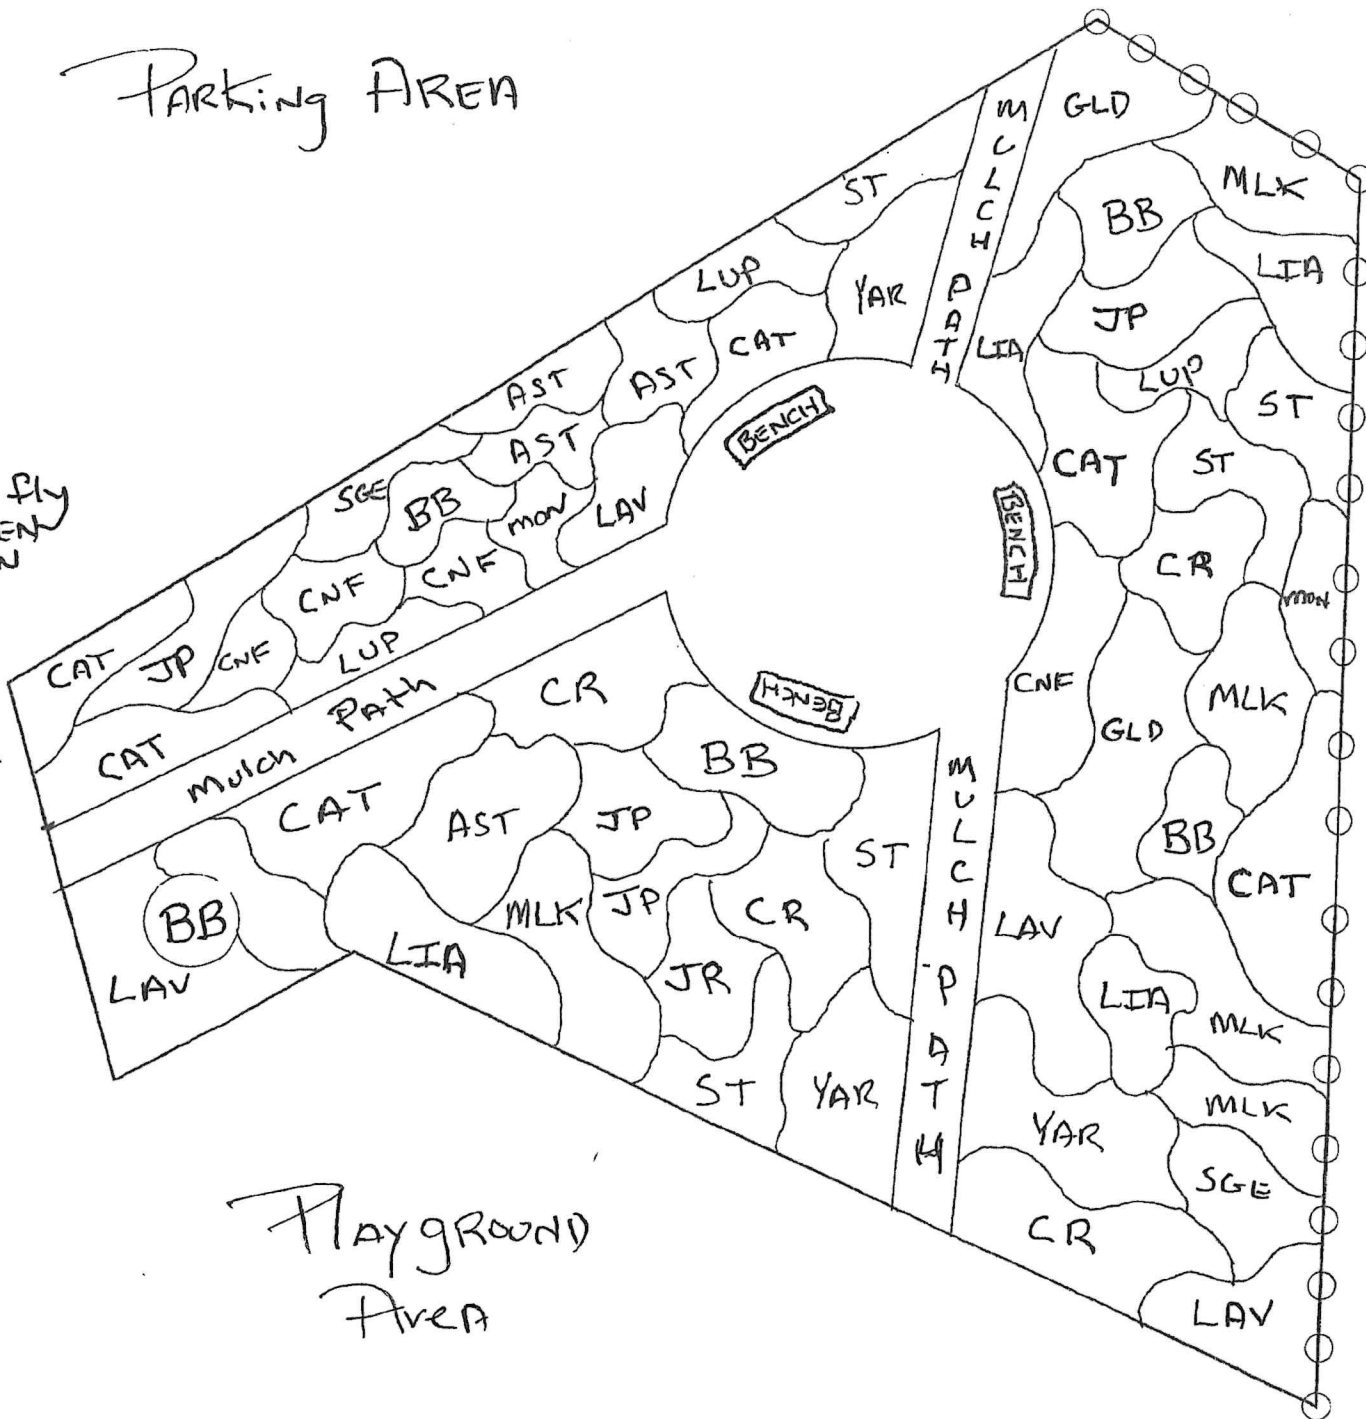

VETERANS PARK Butterfly GARDEN

N →

PARKING AREA

Butterfly GARDEN Sign

Playground Area

Plant Ledger

- BB = Buddleia
- Mon = Monarda
- CR = Coreopsis
- LAV = Lavender
- LUP = Lupine
- St = Shasta Daisy
- BES = Black-eyed Susan
- GLD = Golden Rod
- JP = Joe Pye Weed
- AST = Aster
- LIA = Liatris
- CAT = Catmint
- MLK = Milkweed
- SGE = Sage
- YAR = Yarrow
- CNF = Coneflower

Design
CREATED By

CLEATUS FARMS
NURSERY